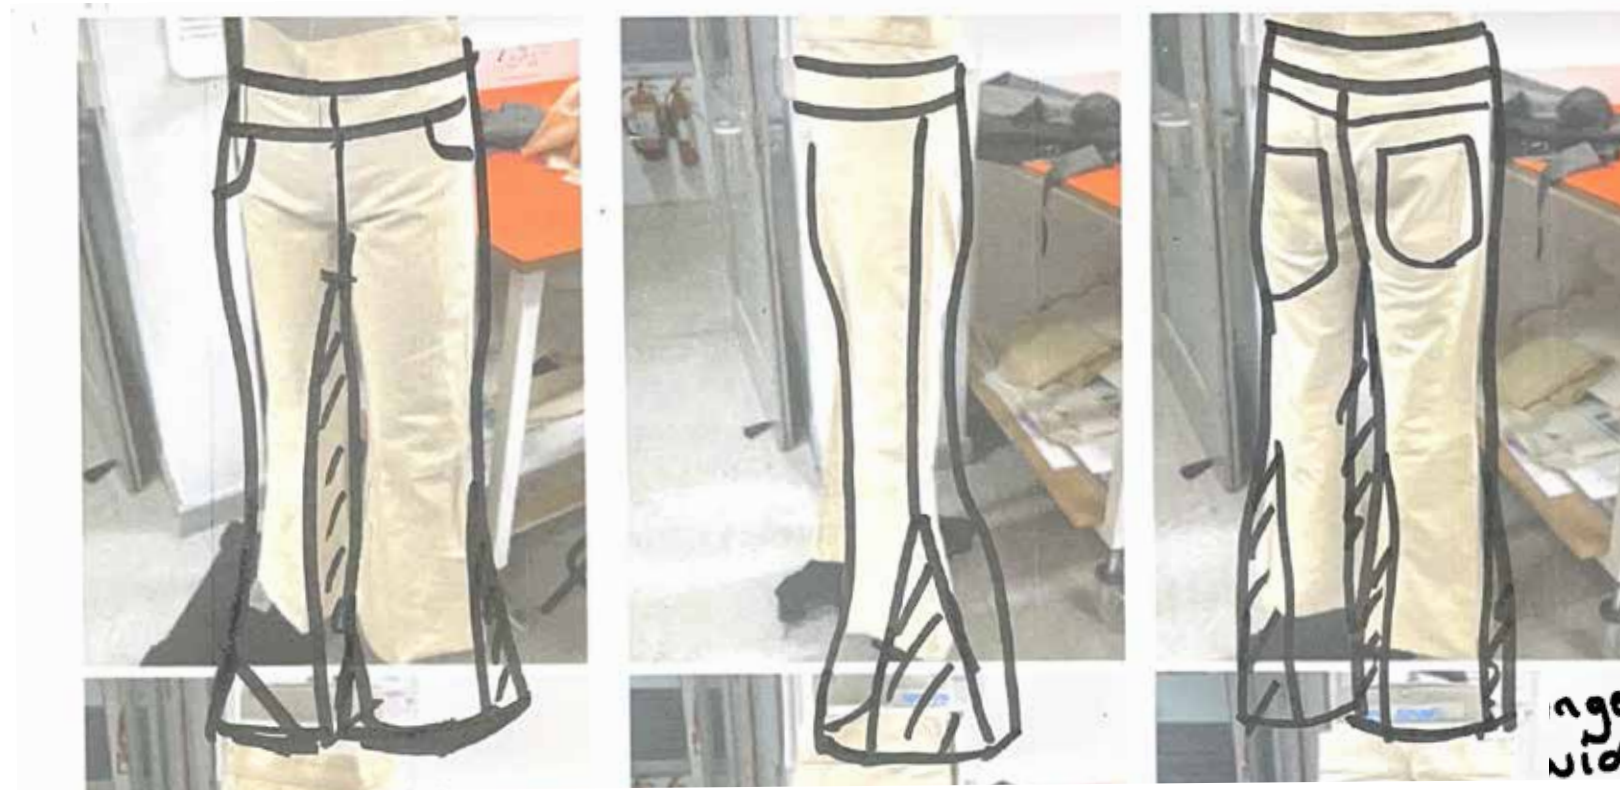

Honor Simpson

Portfolio

Honorsimpson11@gmail.com
@madewithhonor
07849685353

constrict
squeeze
wrap
squash
garment

parallel lines

wide leg

reflective tape that is used on work wear uniform will be used for the stripes on the vest and shorts

take apart old work waer javets and tousers and re work into shorts and vests.

old hi-vi jackets or vests make up these shorts and vests