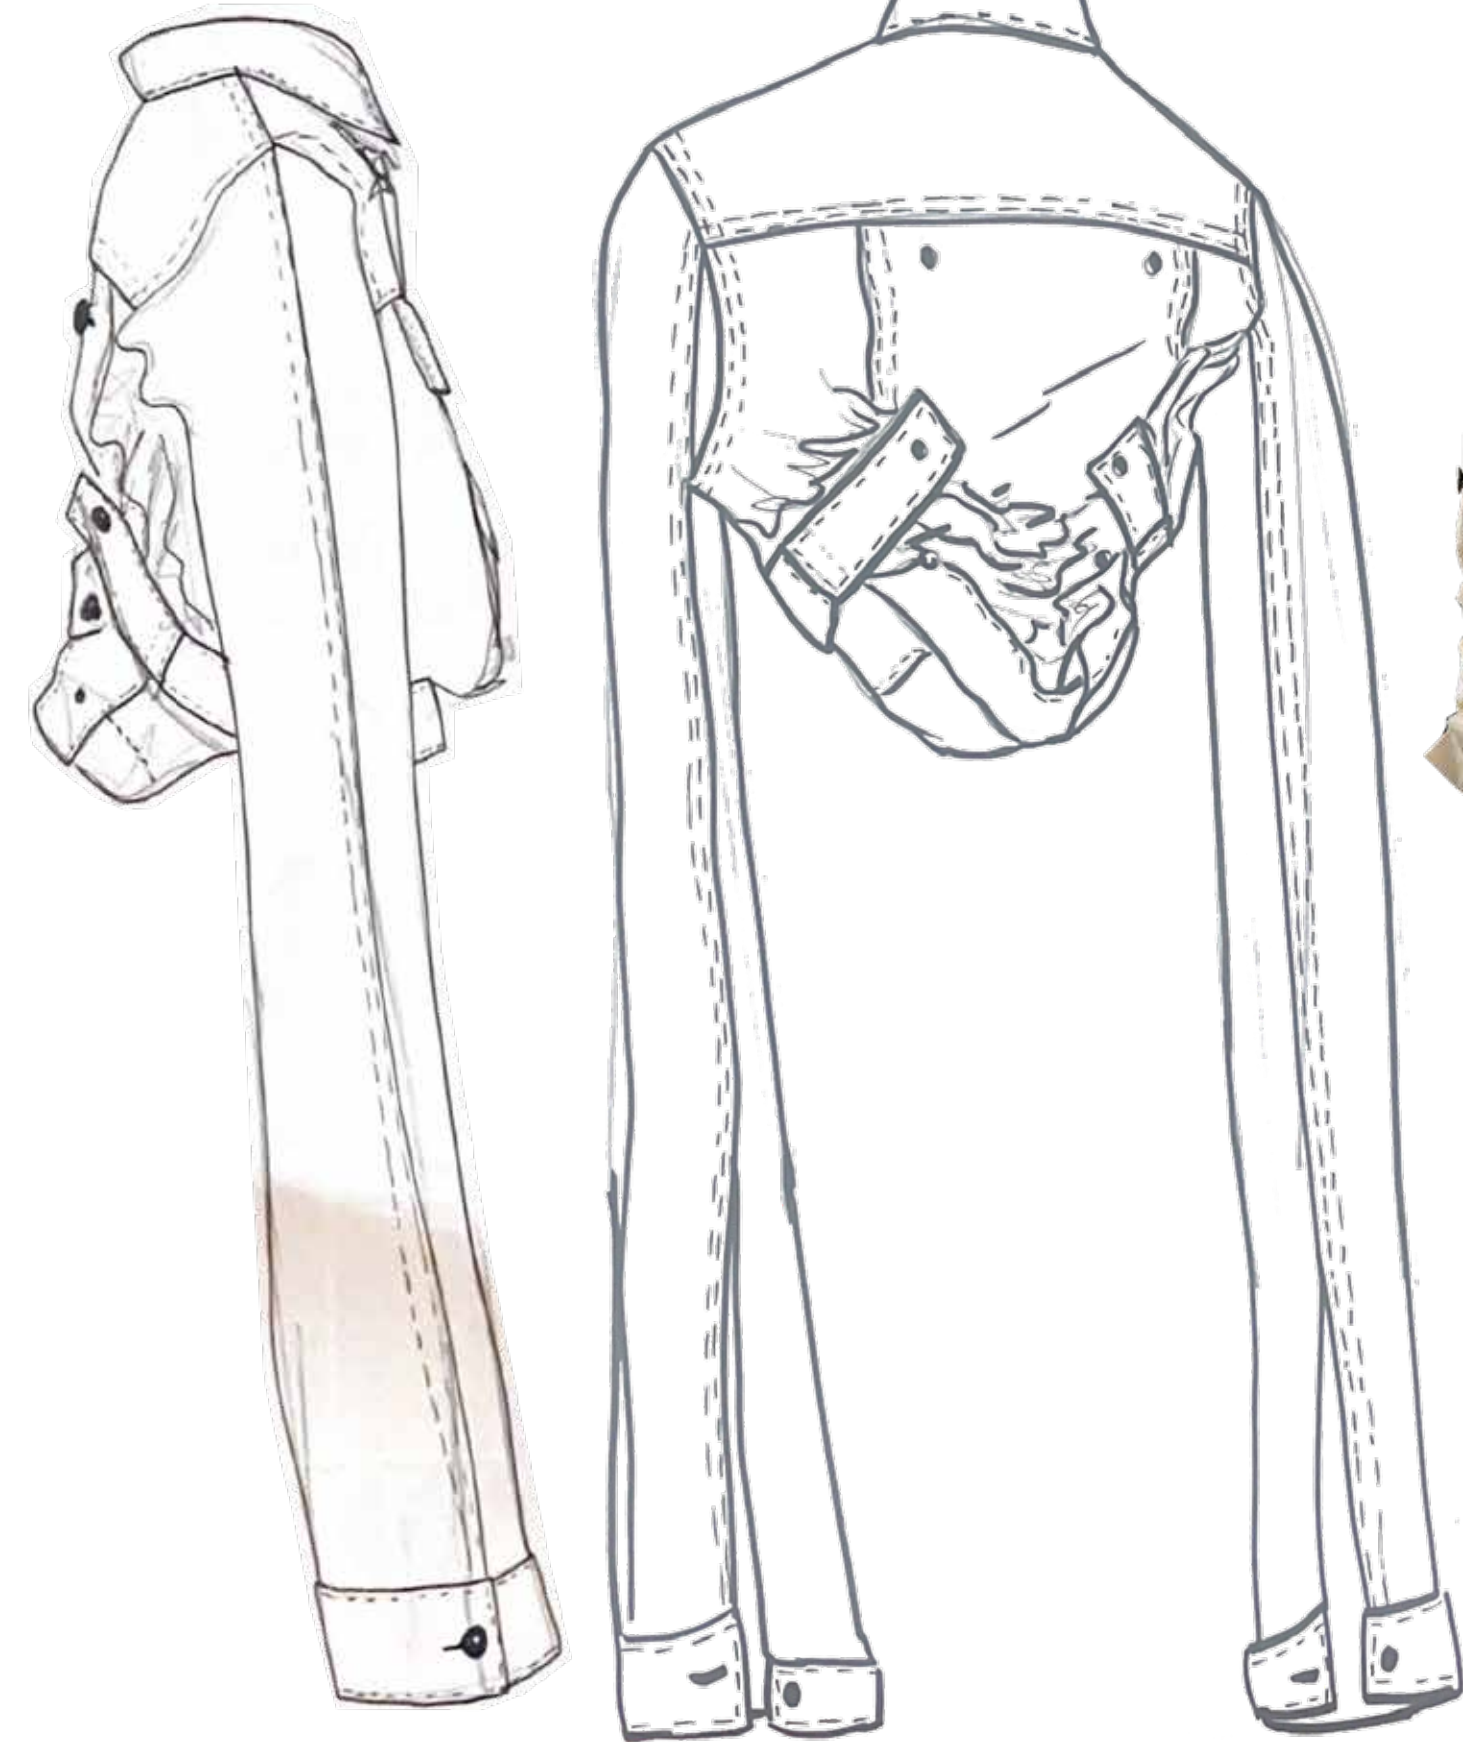

Honor Simpson

Portfolio

Honorsimpson11@gmail.com
@madewithhonor
07849685353

constrict
squeeze
wrap
squash
garment

parallel lines

wide leg

reflective tape that is used on work wear uniform will be used for the stripes on the vest and shorts

take apart old work waer javets and tousers and re work into shorts and vests.

old hi-vi jackets or vests make up these shorts and vests