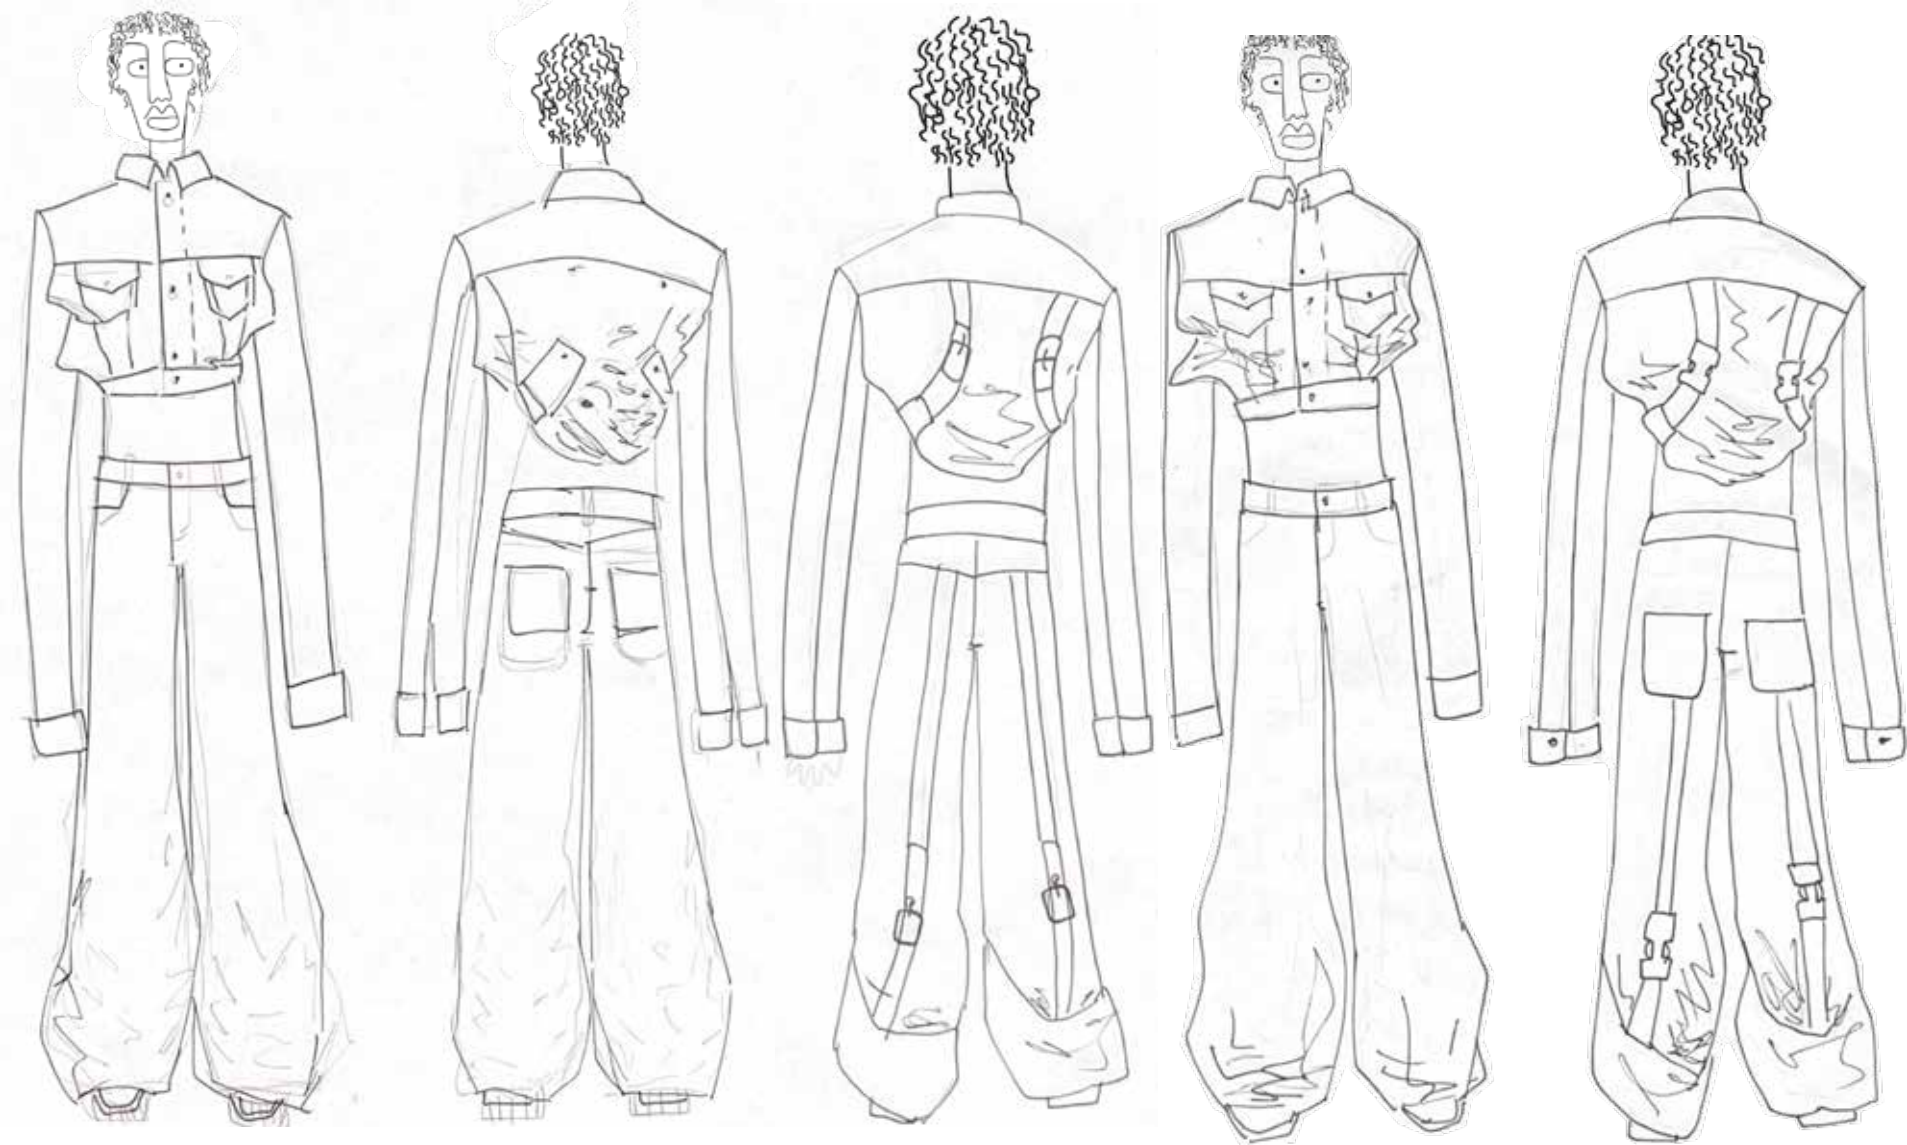

Honor Simpson

Portfolio

Honorsimpson11@gmail.com
@madewithhonor
07849685353

constrict
squeeze
wrap
squash
garment

parallel lines

wide leg

reflective tape that is used on work wear uniform will be used for the stripes on the vest and shorts

take apart old work waer javets and tousers and re work into shorts and vests.

old hi-vi jackets or vests make up these shorts and vests